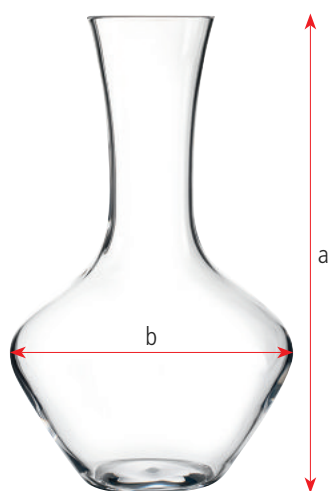

mm = millimeter
ml = milliliter
gr. = gramm
" = inch
oz = ounces

1 ounces = 28,350 ml
1 inch = 2,54 cm
1 kg = 2,205 lb

SIZE CHART - GLASSWARE

STEMWARE

a - Height
b - Largest Ø
c - Capacity

TUMBLERS

a - Height
b - Largest Ø
c - Capacity

DECANTER

a - Height
b - Largest Ø
c - Capacity

PITCHER

a - Height
b - Largest Ø
c - Capacity

BOWLS

a - Height
b - Largest Ø
c - Capacity

PLATES

a - Height
b - Largest Ø