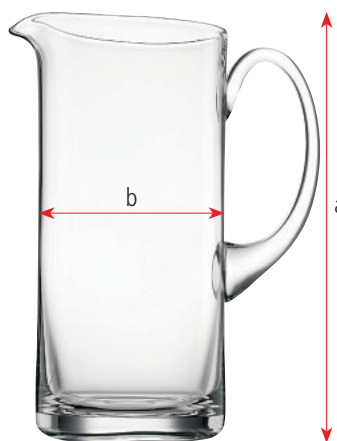

DECANTER

a - Height
b - Largest Ø
c - Capacity

PITCHER

a - Height
b - Largest Ø
c - Capacity