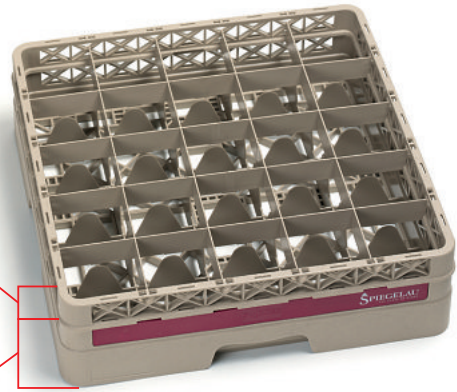

RACKS

SAMPLE CUSTOMIZED RACKS

Extender

Rack Base

Rack Base + Extender 1x for 25 glasses