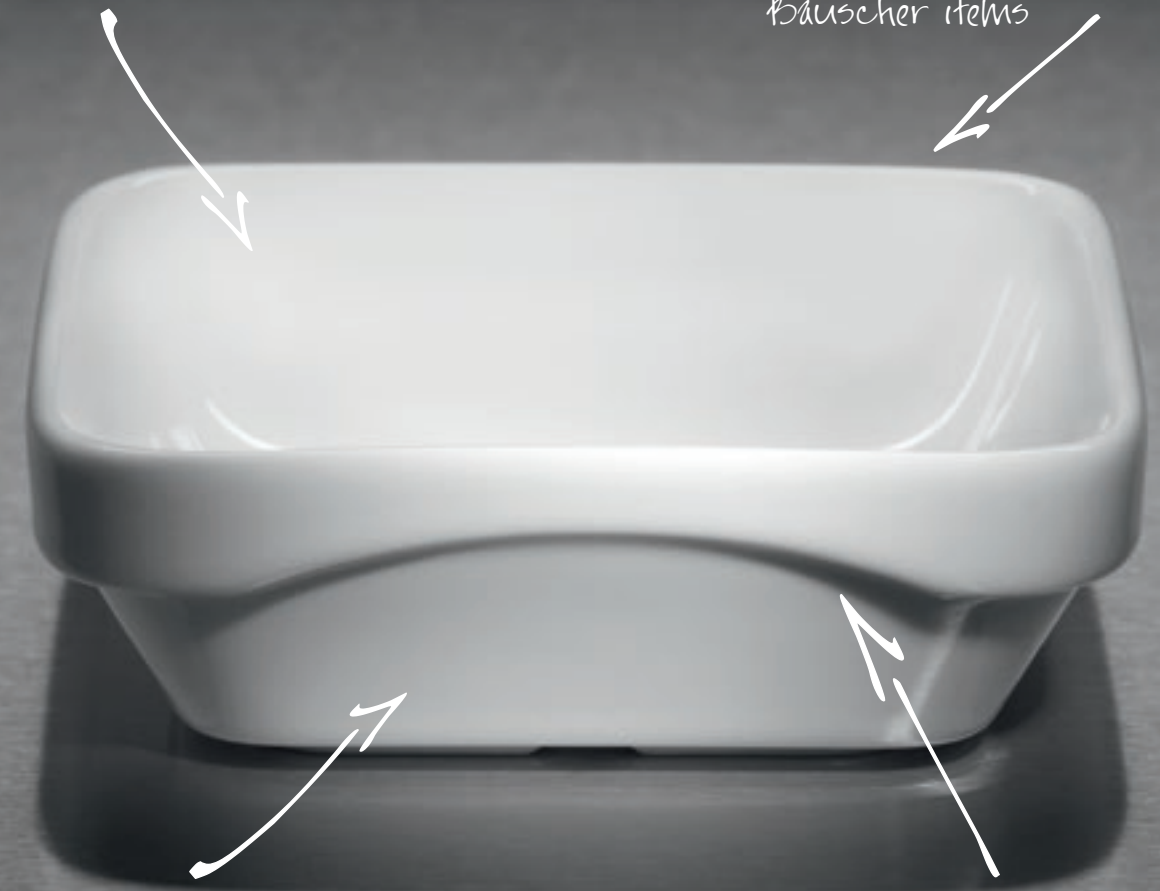

Airflow – unser Systemporzellan hat den Bogen raus.

Airflow – our well-rounded system porcelain

Weich geschwungene Innenflächen
Softly curved inner surfaces

Stapelbar mit vorhandenen Bauscher Artikeln

Stackable with existing Bauscher items